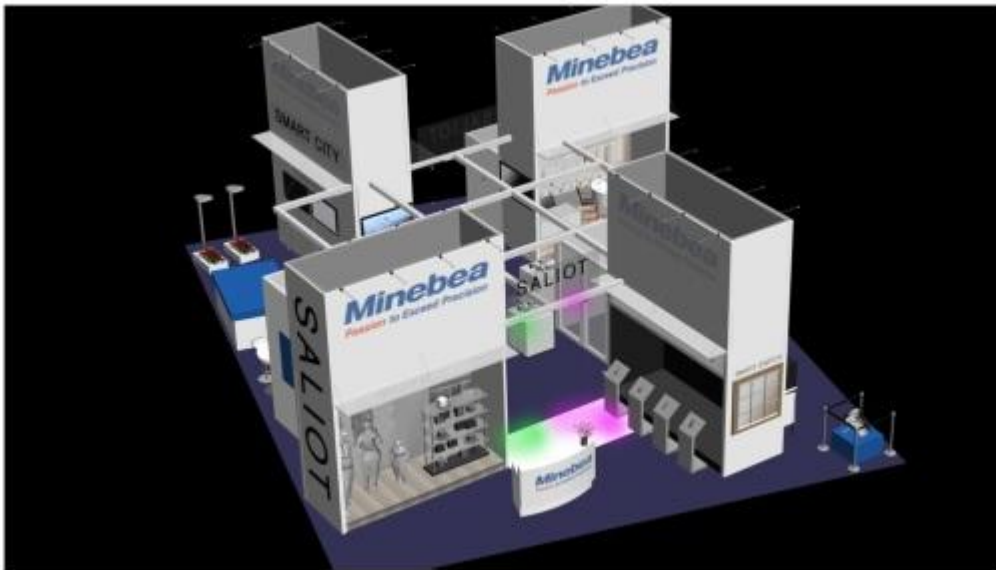

[Major items on display]

- SALIOT (Smart Adjustable Light for the Internet Of Things)
  - 47W LED Bluetooth Track Light
  - 24W LED Bluetooth Track Light
  - $\phi$ 7 inch Bluetooth Adjustable Down Light
  - $\phi$ 5 inch Bluetooth Adjustable Down Light
  - and more
- Wireless communication and networking technologies for smart city solution

24W LED Bluetooth Track Light

$\phi$ 7 inch Bluetooth Adjustable Down Light

[Location of Minebea booth]  
San Diego Convention Center (No.7017, Upper Level, Sails Pavilion,)

[Images of Minebea booth]

[Links]